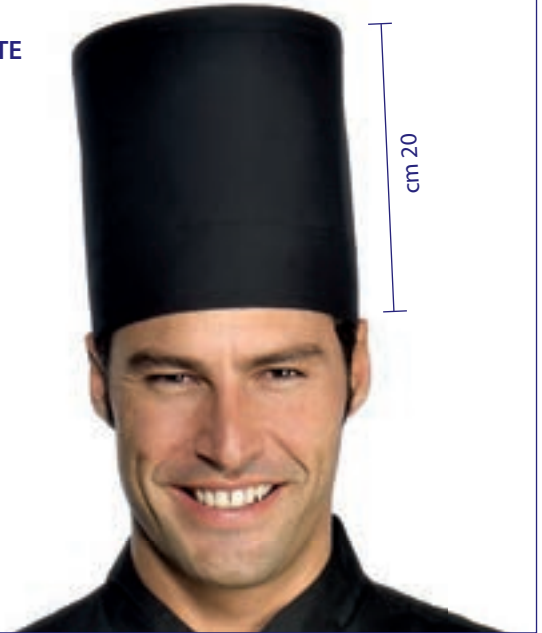

124024
BANDANA
PIZZA

124074
BANDANA
CITY 03

124075
BANDANA
CITY 06

124020
BANDANA
FISH

CAPPELLO DA CUOCO ELITE COLOURS

100% lavabile / 100% washable

075000E
CAPPELLO ELITE
65% polyester
35% cotton
BIANCO

075000K
CAPPELLO ELITE
65% polyester
35% cotton
NERO