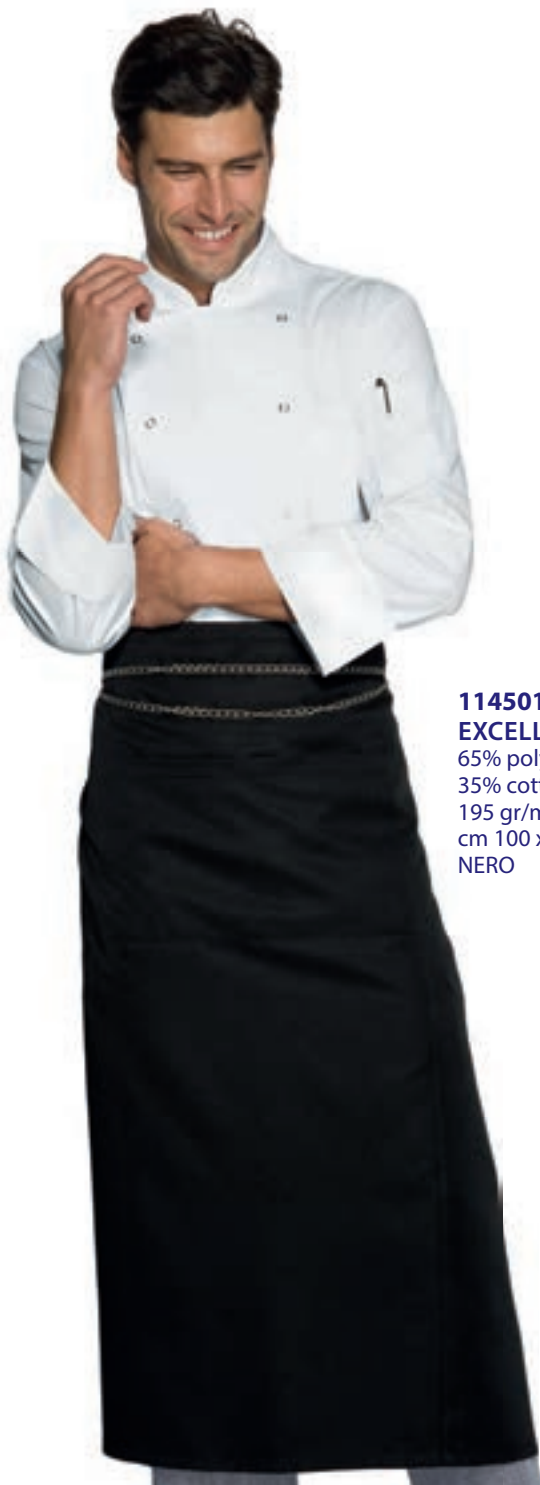

**114501
EXCELLENT**
65% polyester
35% cotton
195 gr/m²
cm 100 x 95
NERO